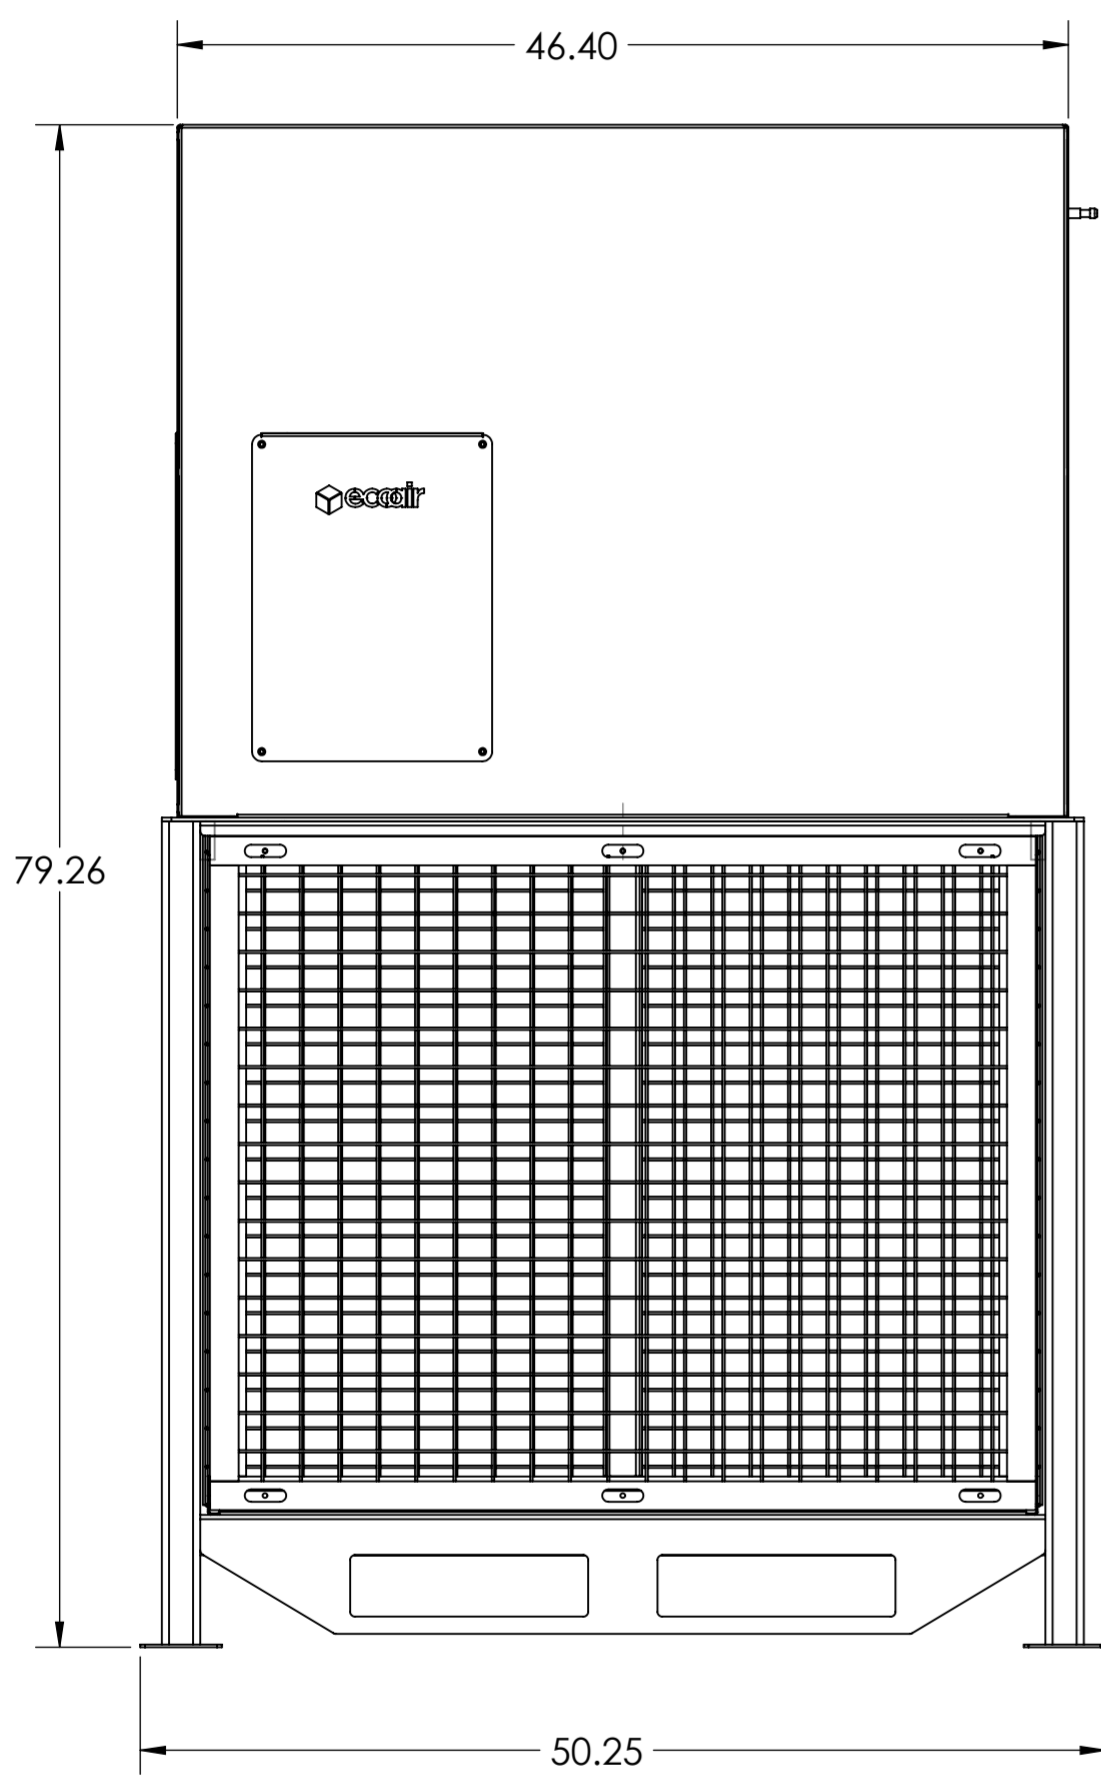

12 11 10 9 8 7 6 5 4 3 2 1

REVISIONS					
ZONE	REV.	DETAIL NO. 	DESCRIPTION	DATE	APPROVED

UNLESS OTHERWISE SPECIFIED:  
 DIMENSIONS ARE IN MILLIMETERS.

TOLERANCES:  
 3D DATA : +/- 0.30 mm  
 . EDGE TO EDGE, OR HOLE TO HOLE, EDGE TO HOLE (NO BEND AREA) FLAT: 0.18 mm  
 . EDGE OR HOLE TO FORMED BEND: 0.25 mm  
 . FORMED PART: 0.38 mm  
 . ANGULAR: +/- 1 degree

	
TITLE:	
DWG NO.: ECOAIR FAN-std single	REV: 0
3D CAD FILE: ECOAIR FAN-std single-R0	
DATE: May 27, 2019	SCALE: 1:20
A2	SHEET 1 OF 2

	BY	DATE	MATERIAL:
DRAWN	Mark@surgicallycleanair.com	2012-08-22	
CHKD			FINISH:
CHK'D TR	SDE		COLOR:
RELD	CTO		WEIGHT:

12 11 10 9 8 7 6 5 4 3 2 1

12 11 10 9 8 7 6 5 4 3 2 1

REVISIONS					
ZONE	REV.	DETAIL NO. 	DESCRIPTION	DATE	APPROVED
-	-	-	See Sheet 1	-	-

Manufacturer:	SurgicallyCleanAir/EcoAir
Model Name:	EcoAir
Model Number:	US-EA-42-HD (USA) / EA-42-HD (Canada)
Dimensions:	(W) 50.25" x (L) 49.25" x (H) 79.26"
Airflow (CFM) through filters:	1,000,000 Cubic Feet Per Hour / 15,500 Cubic Feet Per Minute
Filtration:	Washable MERV13 / Other media options available
Sound Level:	~67-72 dB(A) (Measured at 5 Feet)
Power:	480V 3 Phase, 60Hz, 3.8A (USA) 575V 3 Phase, 60Hz, 2.8 A (Canada)
Power Connection:	Male Twist Lock Plug End
Weight:	450 Pounds
Portability:	Lockable casters are standard with all systems.

UNLESS OTHERWISE SPECIFIED:  
DIMENSIONS ARE IN MILLIMETERS.

TOLERANCES:  
 . 3D DATA : +/- 0.30 mm  
 . EDGE TO EDGE, OR HOLE TO HOLE, EDGE TO HOLE (NO BEND AREA) FLAT: 0.18 mm  
 . EDGE OR HOLE TO FORMED BEND: 0.25 mm  
 . FORMED PART: 0.38 mm  
 . ANGULAR: +/- 1 degree