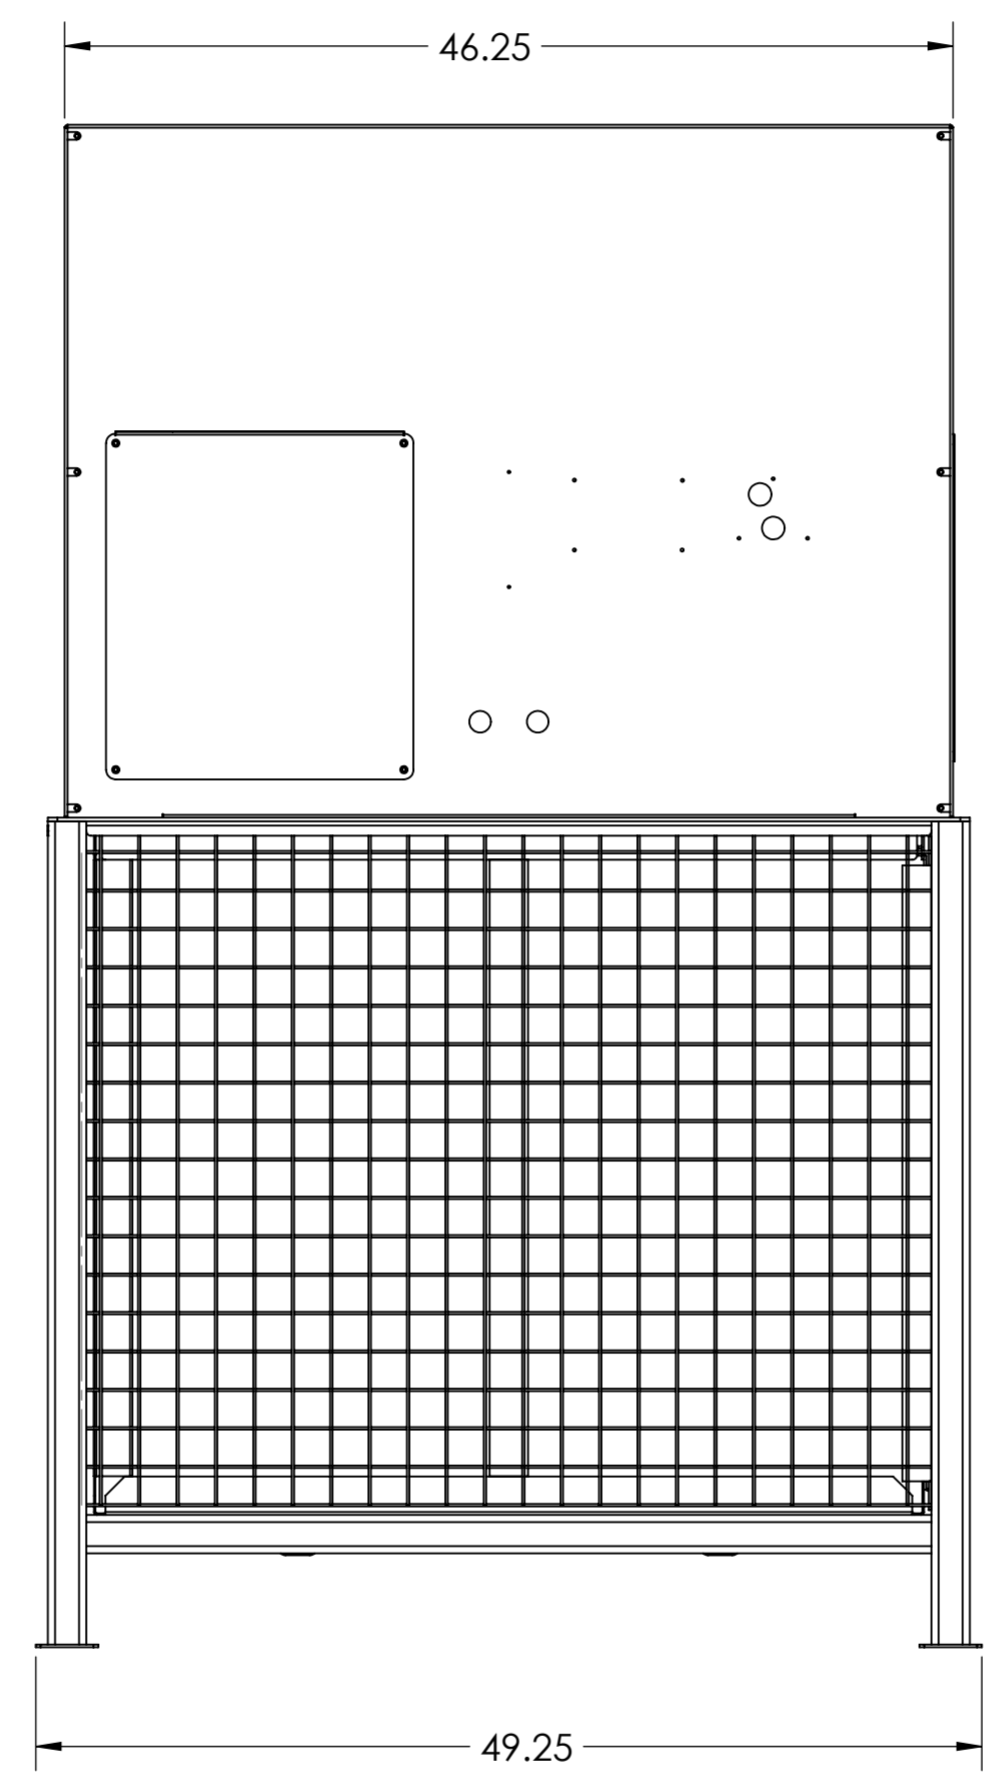

12 11 10 9 8 7 6 5 4 3 2 1

REVISIONS					
ZONE	REV.	DETAIL NO. 	DESCRIPTION	DATE	APPROVED

UNLESS OTHERWISE SPECIFIED:  
 DIMENSIONS ARE IN MILLIMETERS.

TOLERANCES:  
 3D DATA : +/- 0.30 mm  
 . EDGE TO EDGE, OR HOLE TO HOLE, EDGE TO HOLE (NO BEND AREA) FLAT: 0.18 mm  
 . EDGE OR HOLE TO FORMED BEND: 0.25 mm  
 . FORMED PART: 0.38 mm  
 . ANGULAR: +/- 1 degree

	
TITLE:	
DWG NO.: ECOAIR FAN-std single	REV: 0
3D CAD FILE: ECOAIR FAN-std single-R0	
DATE: May 27, 2019	SCALE: 1:20
A2	SHEET 1 OF 2

	BY	DATE	MATERIAL:
DRAWN	Mark@surgicallycleanair.com	2012-08-22	
CHKD			FINISH:
CHK'D TR	SDE		COLOR:
RELD	CTO		WEIGHT:

12 11 10 9 8 7 6 5 4 3 2 1

12 11 10 9 8 7 6 5 4 3 2 1

REVISIONS					
ZONE	REV.	DETAIL NO. 	DESCRIPTION	DATE	APPROVED
-	-	-	See Sheet 1	-	-

Manufacturer:	SurgicallyCleanAir/EcoAir
Model Name:	EcoAir
Model Number:	US-EA-42-HD (USA) / EA-42-HD (Canada)
Dimensions:	(W) 50.25" x (L) 49.25" x (H) 79.26"
Airflow (CFM) through filters:	1,000,000 Cubic Feet Per Hour / 15,500 Cubic Feet Per Minute
Filtration:	Washable MERV13 / Other media options available
Sound Level:	~67-72 dB(A) (Measured at 5 Feet)
Power:	480V 3 Phase, 60Hz, 3.8A (USA) 575V 3 Phase, 60Hz, 2.8 A (Canada)
Power Connection:	Male Twist Lock Plug End
Weight:	450 Pounds
Portability:	Lockable casters are standard with all systems.

UNLESS OTHERWISE SPECIFIED:  
DIMENSIONS ARE IN MILLIMETERS.

TOLERANCES:  
 . 3D DATA : +/- 0.30 mm  
 . EDGE TO EDGE, OR HOLE TO HOLE, EDGE TO HOLE (NO BEND AREA) FLAT: 0.18 mm  
 . EDGE OR HOLE TO FORMED BEND: 0.25 mm  
 . FORMED PART: 0.38 mm  
 . ANGULAR: +/- 1 degree